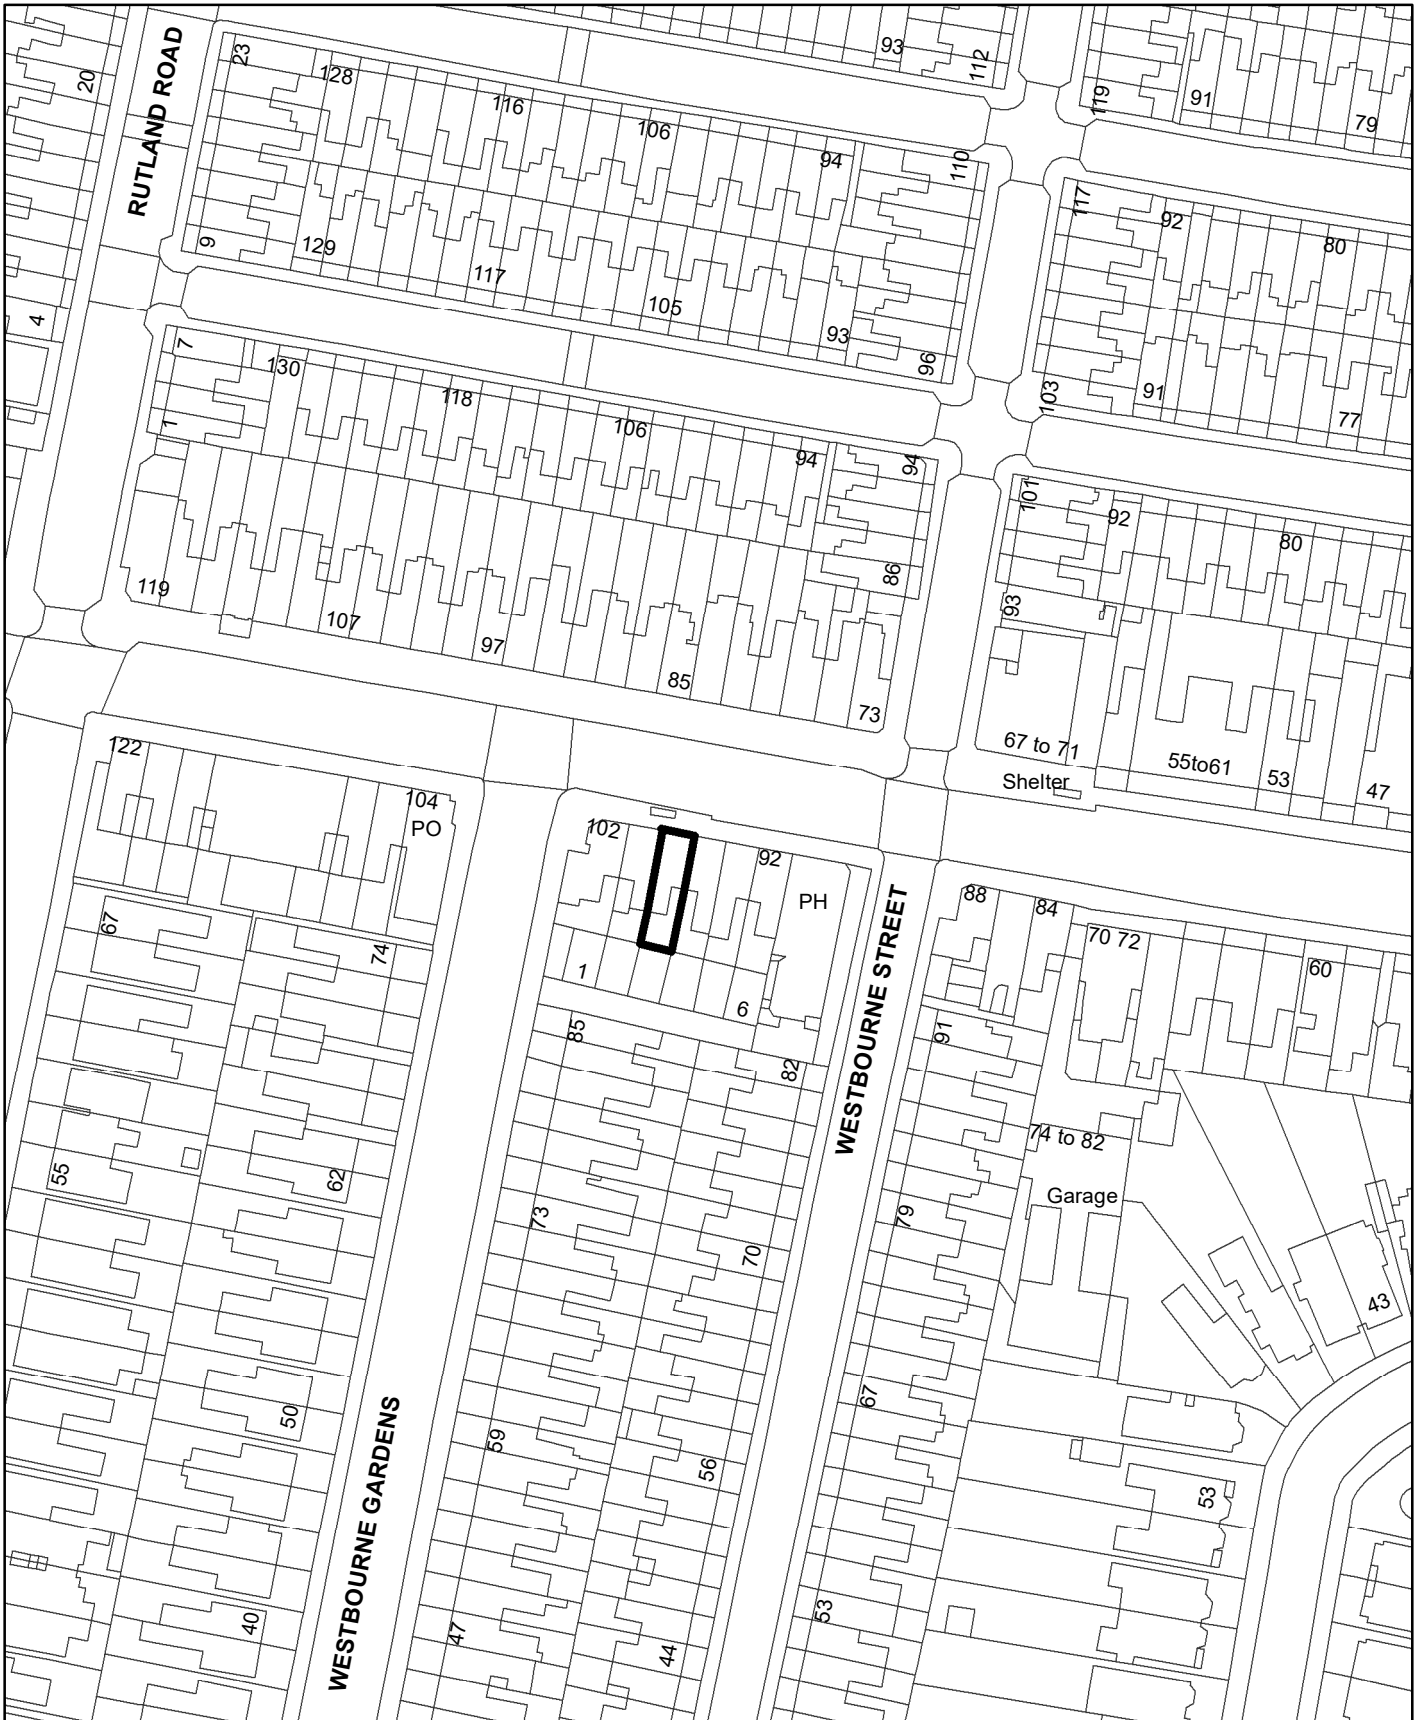

BH2021 01985 - 98 Portland Road

N

Scale: 1:1,250